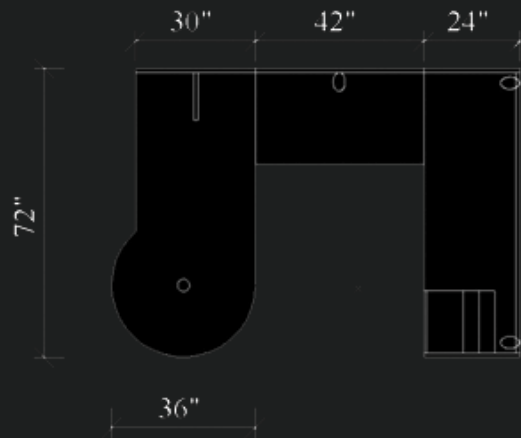

(Left/Right)

With 3" metal post leg

42"/30"D x 66"W

42"/30"D x 72"W

P-TABLE

(Right/Left)

With 3" metal post leg

36"/30" D x 60"W

24"D x 30"W

24"D x 36"W

24"D x 42"W

24"D x 48"W

BRIDGE

21"D x 42"W

21"D x 48"W

24"D x 24"W

15"D x 60"W x 37"H

15"D x 66"W x 37"H

15"D x 72"W x 37"H

RECTANGLE U-SHAPE STATION

36x72 radius corner (left) credenza + 24x36 bridge + 30x72 desk shell + box/box/file drawer pedestal.

P-TABLE U-SHAPE STATION

30x72 P-table (right) + 24x42 bridge + 24x72 rectangle credenza + box/box/file drawer pedestal.

BULLET TABLE U-SHAPE STATION

30x72 bullet table + 24x42 bridge + 30x72 rectangle desk + box/box/file drawer pedestal.