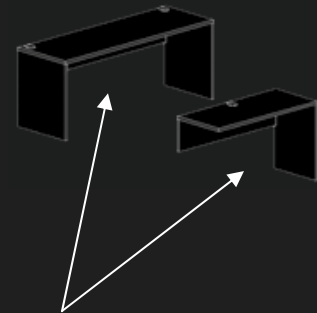

36"/30"D x 66"W

36"/30"D x 72"W

BULLET TABLE

With 3" metal post leg

30"D x 60"W

30"D x 66"W

30"D x 72"W

36"D x 72"W

FIVE-SIDED CORNER MODULE

42W x 42D

(Connects to 24" deep returns or bridges)

RETURN

(Left/Right)

21"D x 36"W

21"D x 42"W

21"D x 48"W

24"D x 30"W

24"D x 36"W

24"D x 42"W

24"D x 48"W

BRIDGE

21"D x 42"W

21"D x 48"W

24"D x 24"W

24"D x 30"W

24"D x 36"W

24"D x 42"W

24"D x 48"W

TIP: Returns, bridges, and credenzas can be ordered with partial modesty (back) panels to allow access to wall plugs.

PEDESTALS

Box/File

File/File