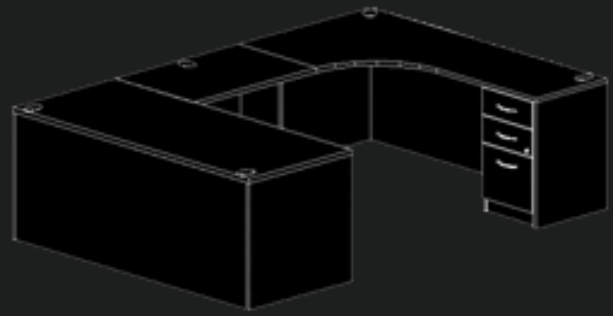

RECTANGLE U-SHAPE STATION

36x72 radius corner (left) credenza + 24x36 bridge + 30x72 desk shell + box/box/file drawer pedestal.