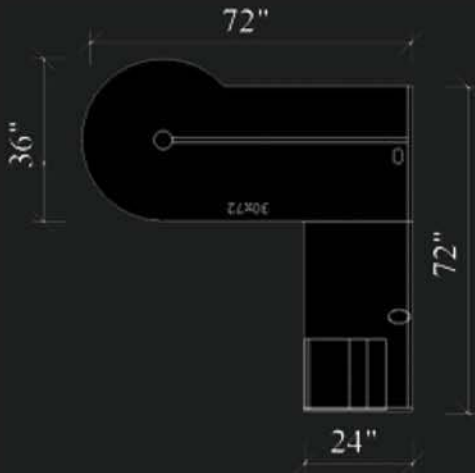

P-TABLE WITH RETURN & FULL MODESTY PANEL

30x72 P-table (right) + 24x42 right return + box/box/file drawer pedestal.