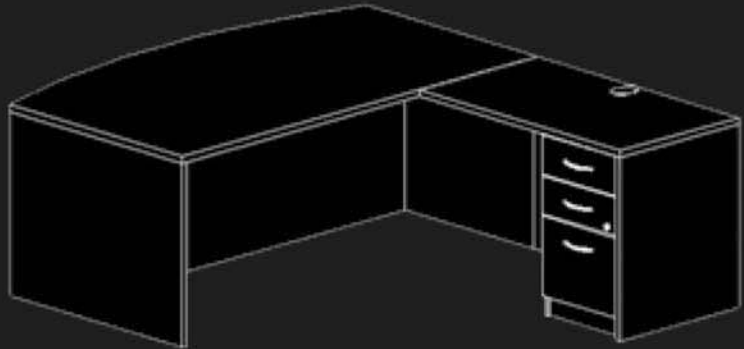

BOW DESK WITH RETURN

36x72 bow front desk + 24x42 right return + box/box/file drawer pedestal

Premier
OFFICE INTERIORS

FREE on-site consultation

Tel: 604-592-9280

FREE professional space planning

Fax: 604-608-5535

Custom office furniture design

sales@premierofficeinteriors.com