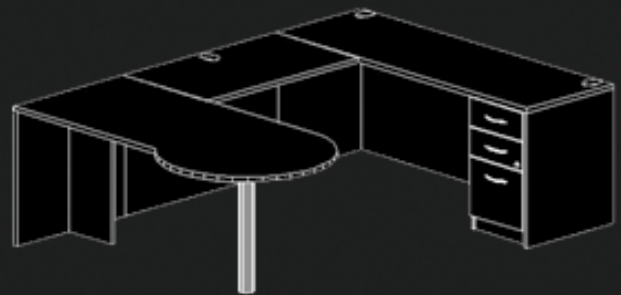

15"D x 60"W x 37"H

15"D x 66"W x 37"H

15"D x 72"W x 37"H

RECTANGLE U-SHAPE STATION

36x72 radius corner (left) credenza + 24x36 bridge + 30x72 desk shell + box/box/file drawer pedestal.

P-TABLE U-SHAPE STATION

30x72 P-table (right) + 24x42 bridge + 24x72 rectangle credenza + box/box/file drawer pedestal.

BULLET TABLE U-SHAPE STATION

30x72 bullet table + 24x42 bridge + 30x72 rectangle desk + box/box/file drawer pedestal.