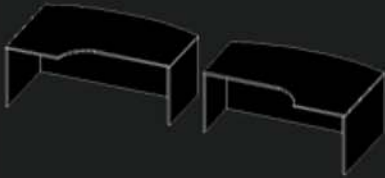

Workstation & Component Guide

Below are standard workstation configurations and individual component sizes. Keep in mind all components can be sized to your specifications in order to tailor each workstation to your particular floor plan. There are many more workstation configurations that can be assembled from the component pieces below- we have just listed the most common ones. Call us at 604-592-9280 or email us at sales@premierofficeinteriors.com if you need any help with your space planning.

COMPONENTS

RADIUS BOW DESK SHELL

(Left/Right)

48"/36"D x 72"W

BOW DESK SHELL

36"D X 72"W

(Bows out to 41" deep)

RECTANGLE DESK SHELL

30"D x 48"W

30"D x 60"W

30"D x 66"W

30"D x 72"W

36"D x 72"W

RECTANGLE CREDENZA SHELL

24"D x 48"W

24"D x 60"W

24"D x 66"W

24"D x 72"W

24"D x 72"W

RADIUS CORNER CREDENZA

(Left/Right)

36"/24"D x 66"W

36"/24"D x 72"W

RADIUS BULLET TABLE