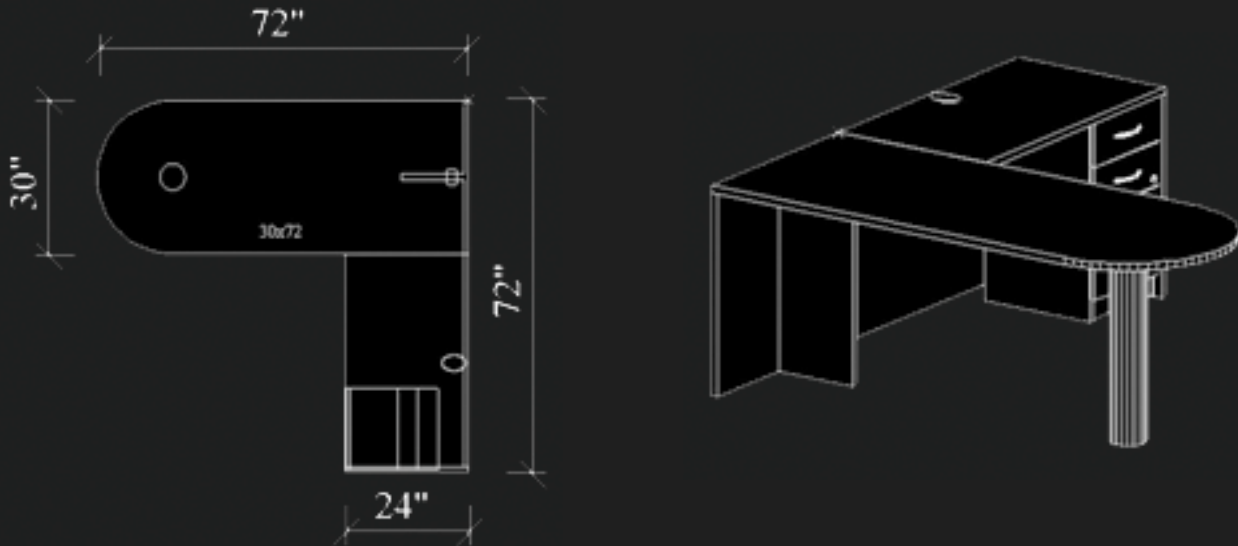

BULLET TABLE WITH RETURN

30x72 bullet table + 24x42 right return + box/box/file drawer pedestal.