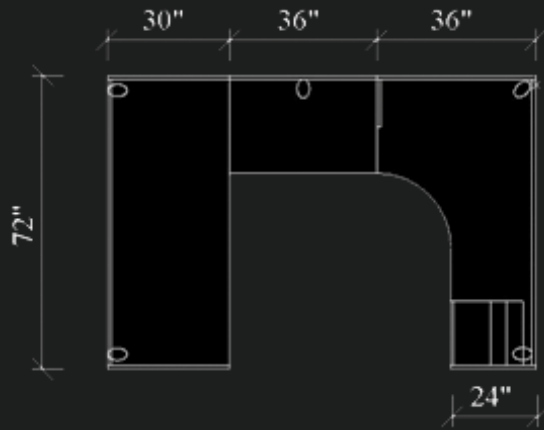

(Left/Right)

With 3" metal post leg

42"/30"D x 66"W

42"/30"D x 72"W

P-TABLE

(Right/Left)

With 3" metal post leg

36"/30" D x 60"W

24"D x 30"W

24"D x 36"W

24"D x 42"W

24"D x 48"W

BRIDGE

21"D x 42"W

21"D x 48"W

24"D x 24"W

Box/Box/File

UNDER-DESK OPTIONS

Storage Cabinet / 2-drw lateral

file / combo cabinet

20"D x 30"W

20"D x 36"W

Hutch

15"D x 48"W x 37"H

15"D x 60"W x 37"H

15"D x 66"W x 37"H

15"D x 72"W x 37"H

RECTANGLE U-SHAPE STATION

36x72 radius corner (left) credenza + 24x36 bridge + 30x72 desk shell + box/box/file drawer pedestal.

P-TABLE U-SHAPE STATION