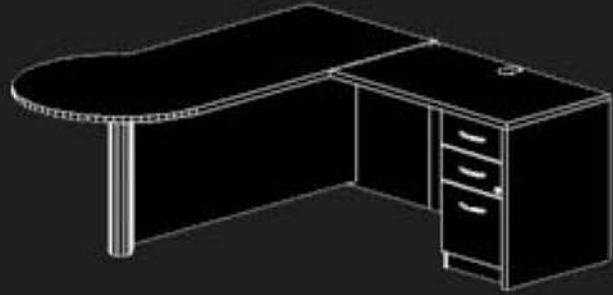

P-TABLE WITH RETURN & FULL MODESTY PANEL

30x72 P-table (right) + 24x42 right return + box/box/file drawer pedestal.