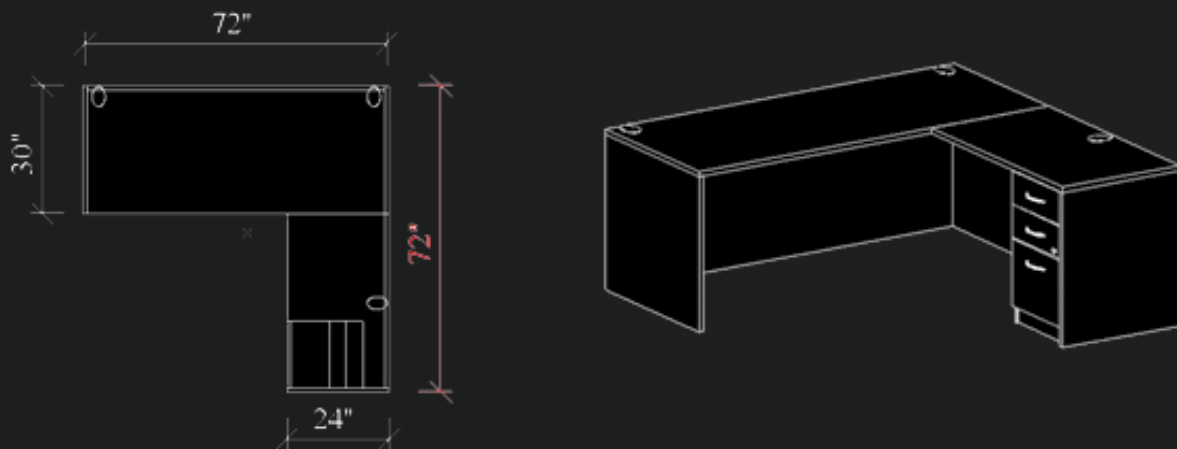

DESK WITH RETURN

30x72 rectangle desk + 24x42 right return + box/box/file drawer pedestal.