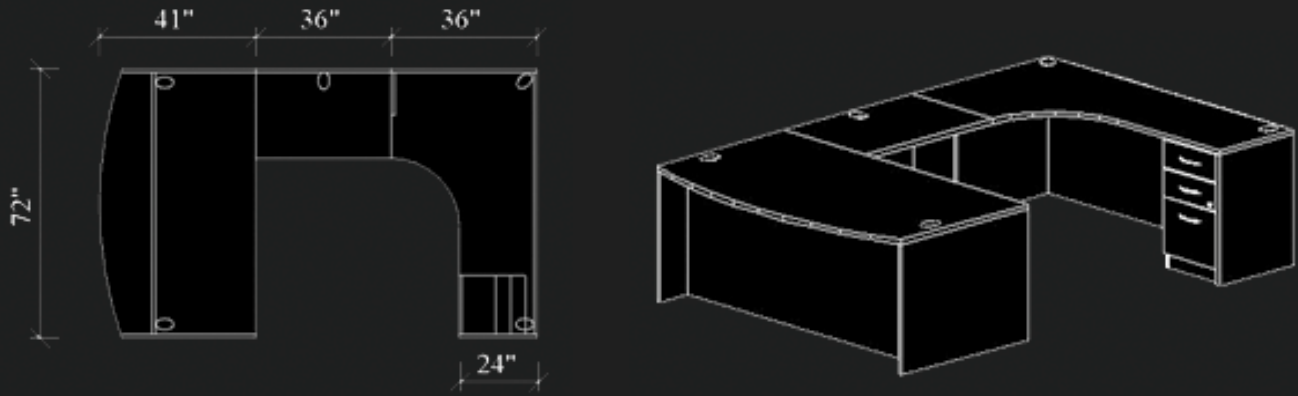

BOW DESK U-SHAPE STATION

36x72 bow front desk + 24x36 bridge + 36x72 radius (left) corner credenza + box/box/file drawer pedestal.