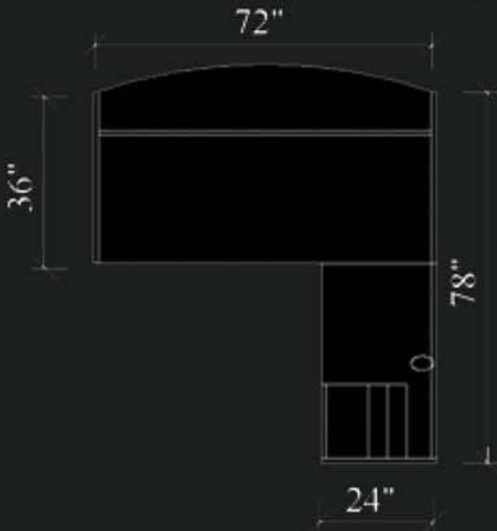

COMPONENTS

RADIUS BOW DESK SHELL

(Left/Right)

48"/36"D x 72"W

BOW DESK SHELL

36"D X 72"W

(Bows out to 41" deep)

RECTANGLE DESK SHELL

30"D x 48"W

30"D x 60"W

30"D x 66"W

30"D x 72"W

36"D x 72"W

RECTANGLE CREDENZA SHELL

24"D x 48"W

24"D x 60"W

DESK WITH RETURN

30x72 rectangle desk + 24x42 right return + box/box/file drawer pedestal.

P-TABLE WITH RETURN & FULL MODESTY PANEL

30x72 P-table (right) + 24x42 right return + box/box/file drawer pedestal.

BOW DESK WITH RETURN

36x72 bow front desk + 24x42 right return + box/box/file drawer pedestal

Premier
OFFICE INTERIORS

FREE on-site consultation

Tel: 604-592-9280

FREE professional space planning

Fax: 604-608-5535