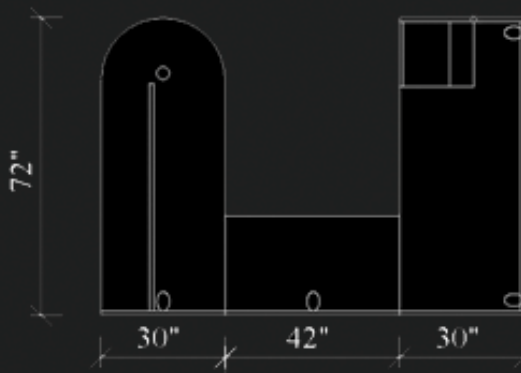

BULLET TABLE U-SHAPE STATION

30x72 bullet table + 24x42 bridge + 30x72 rectangle desk + box/box/file drawer pedestal.