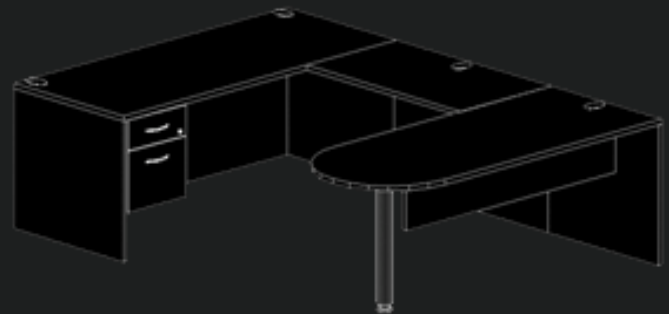

15"D x 60"W x 37"H

15"D x 66"W x 37"H

15"D x 72"W x 37"H

RECTANGLE U-SHAPE STATION

36x72 radius corner (left) credenza + 24x36 bridge + 30x72 desk shell + box/box/file drawer pedestal.

P-TABLE U-SHAPE STATION

30x72 P-table (right) + 24x42 bridge + 24x72 rectangle credenza + box/box/file drawer pedestal.

BULLET TABLE U-SHAPE STATION

30x72 bullet table + 24x42 bridge + 30x72 rectangle desk + box/box/file drawer pedestal.